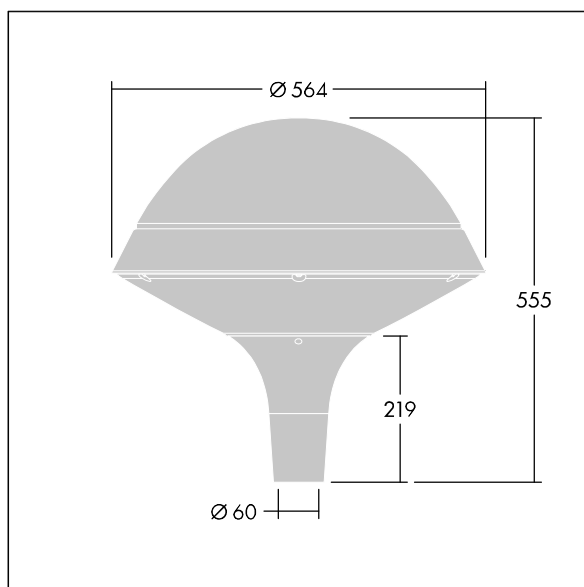

96260700 PLD R 18L70-740 R/S BS 3550 T60 CL2 GY

| | | | | | | | | |
|----------------|--|------|------|--|--|--|--|-------------------|
| ISO 9223 C5 | | IP66 | IK08 | | | | | T _a 25 |
|----------------|--|------|------|--|--|--|--|-------------------|

Plurio

Plurio Direct: A decorative post-top LED lantern with radially symmetric distribution. LED driver with 18 LEDs driven at 700mA. Class II electrical, IP66, IK08. Base: cast aluminium, powder coated silver-grey. Canopy: round shape, aluminium, textured silver-grey. Diffuser: UV stabilised, clear polycarbonate with anti-glare prisms. Direct, lens based optic with internal reflector. Equipped with 50% power reduction circuit, effective 3 hours before and 5 hours after a calculated midnight. It can be deactivated at installation with an easily accessible internal switch. Complete with 4000K LED. Post top mounting to Ø60mm column.

Upward lighting emissions below 1%.

Dimensions: Ø564 x 555 mm
 Luminaire input power: 39 W
 Luminaire luminous flux: 4724 lm
 Luminaire efficacy: 121 lm/W
 Weight: 9.5 kg
 Scx: 0.191 m²

TLG_PLRL_F_DRC_GY.jpg