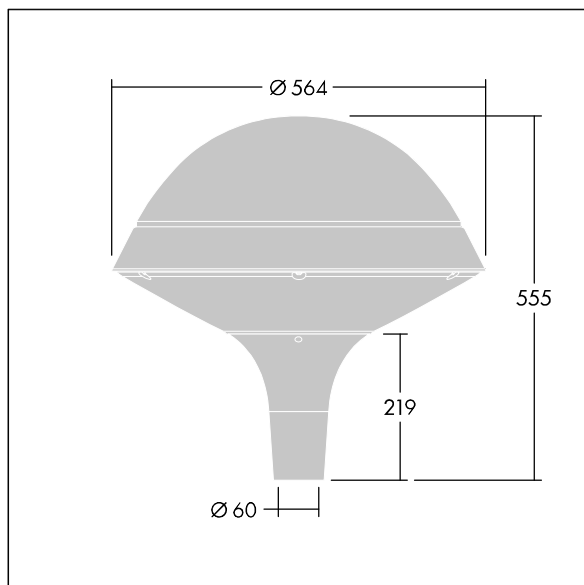

96260732 PLD R 18L50-740 R/S BS 3550 T60 CL2 GY

ISO 9223 C5		IP66	IK08					T _a 25
----------------	--	------	------	--	--	--	--	-------------------

Plurio

Plurio Direct: A decorative post-top LED lantern with radially symmetric distribution. LED driver with 18 LEDs driven at 500mA. Class II electrical, IP66, IK08. Base: cast aluminium, powder coated silver-grey. Canopy: round shape, aluminium, textured silver-grey. Diffuser: UV stabilised, clear polycarbonate with anti-glare prisms. Direct, lens based optic with internal reflector. Equipped with 50% power reduction circuit, effective 3 hours before and 5 hours after a calculated midnight. It can be deactivated at installation with an easily accessible internal switch. Complete with 4000K LED. Post top mounting to Ø60mm column.

Upward lighting emissions below 1%.

Dimensions: Ø564 x 555 mm
 Luminaire input power: 28 W
 Luminaire luminous flux: 3538 lm
 Luminaire efficacy: 126 lm/W
 Weight: 9.5 kg
 Scx: 0.191 m²

TLG_PLRL_F_DRC_GY.jpg