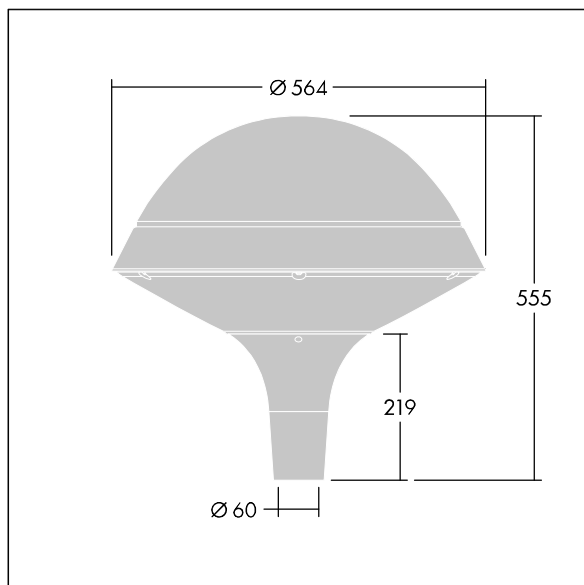

TLG_PLRL_M_DRC_T60.wmf

This product contains a light source of energy efficiency class D.