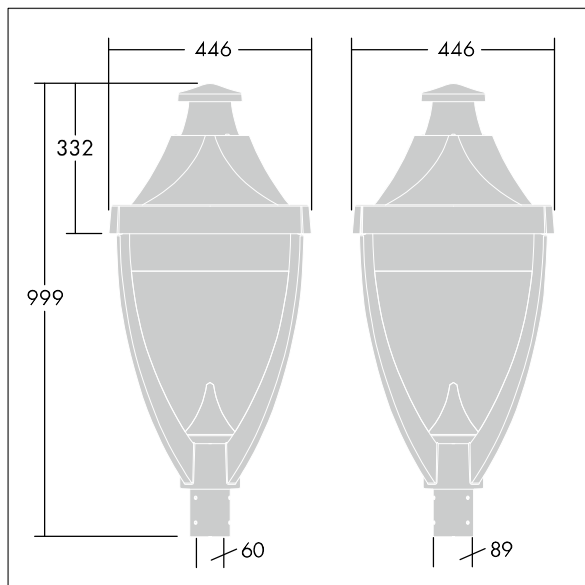

Legend

96262578 LEGEND 36L50 RC 730 BP PM CL1 T60

ISO 9223 C5	IP65	IK08					
----------------	------	------	--	--	--	--	--

Legend

A modern heritage post top LED lantern with closed optic. Electronic, Class I electrical, IP65, IK08. Body: die-cast aluminium powder coated grey 900 textured finish (close to RAL 7043). Enclosure: flat toughened glass. Equipped with Mini Photozell. Surge protection: 10kV single pulse common mode and 8kV multipulse common mode and 6kV multipulse differential mode. If permanent DALI system is connected, 6kV multipulse common and differential mode. Complete with 3000K LED.

Dimensions: 446 x 446 x 999 mm

Luminaire input power: 55 W

Weight: 17.5 kg

Scx: 0.14 m²

TLG_LGND_F_CLS.jpg

TLG_LGND_M_MTP.wmf

This product contains a light source of energy efficiency class D.

All values marked with an * are rated values. Thorn uses tried and tested components from leading suppliers, however there may be isolated instances of technology-related failures of individual LEDs during the rated product lifetime. International standards set the tolerance in initial flux and connected load at $\pm 10\%$. Unless stated otherwise, the values apply to an ambient temperature of 25°C.