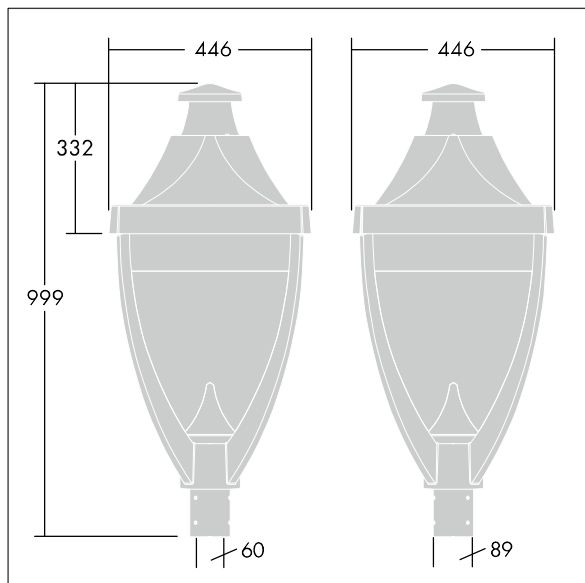

Dimensions: 446 x 446 x 999 mm

Luminaire input power: 55 W

Weight: 17.5 kg

Scx: 0.14 m<sup>2</sup>

TLG\_LGND\_F\_CLS.jpg

TLG\_LGND\_M\_MTP.wmf

This product contains a light source of energy efficiency class D.