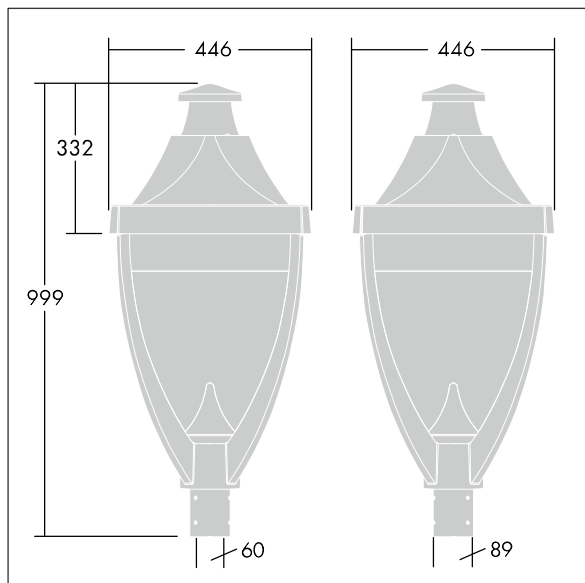

Legend

96262634 LEGEND 36L70 RC 740 BP RPF CL2 T60

ISO 9223	C5	IP65	IK08						
----------	----	------	------	--	--	--	--	--	--

Legend

A modern heritage post top LED lantern with perforated optic creating decorative illumination on the top of the lantern. Electronic, Class II electrical, IP65, IK08. Body: die-cast aluminium powder coated grey 900 textured finish (close to RAL 7043). Enclosure: flat toughened glass. Surge protection: 10kV single pulse common mode and 8kV multipulse common mode and 6kV multipulse differential mode. If permanent DALI system is connected, 6kV multipulse common and differential mode. Complete with 4000K LED.

Dimensions: 446 x 446 x 999 mm

Luminaire input power: 77 W

Weight: 17.6 kg

Scx: 0.14 m²

TLG_LGND_F_CLS.jpg

TLG_LGND_M_MTP.wmf

This product contains light sources of energy efficiency class D.