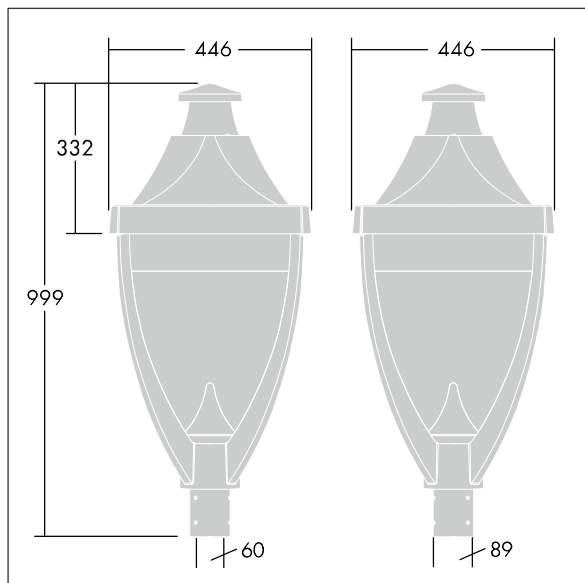

Legend

96262634 LEGEND 36L70 RC 740 BP RPF CL2 T60

ISO 9223	C5	IP65	IK08						
----------	----	------	------	--	--	--	--	--	--

Legend

A modern heritage post top LED lantern with perforated optic creating decorative illumination on the top of the lantern. Electronic, Class II electrical, IP65, IK08. Body: die-cast aluminium powder coated grey 900 textured finish (close to RAL 7043). Enclosure: flat toughened glass. Surge protection: 10kV single pulse common mode and 8kV multipulse common mode and 6kV multipulse differential mode. If permanent DALI system is connected, 6kV multipulse common and differential mode. Complete with 4000K LED.

Dimensions: 446 x 446 x 999 mm

Luminaire input power: 77 W

Weight: 17.6 kg

Scx: 0.14 m²

TLG_LGND_F_CLS.jpg

TLG_LGND_M_MTP.wmf

This product contains light sources of energy efficiency class D.

All values marked with an * are rated values. Thorn uses tried and tested components from leading suppliers, however there may be isolated instances of technology-related failures of individual LEDs during the rated product lifetime. International standards set the tolerance in initial flux and connected load at $\pm 10\%$. Unless stated otherwise, the values apply to an ambient temperature of 25°C.