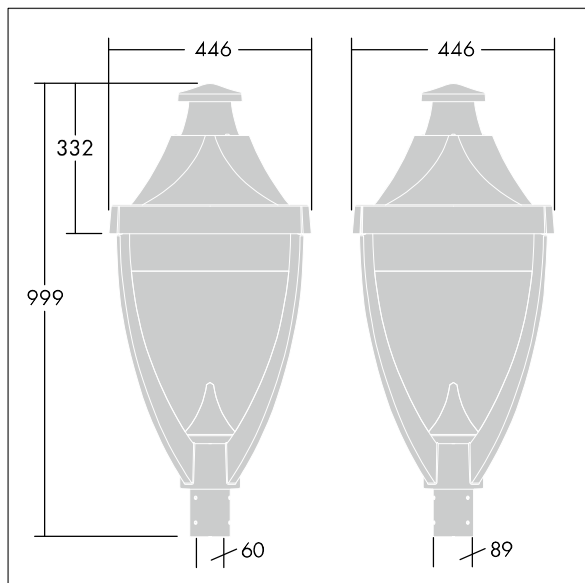

Legend

96262625 LEGEND 36L50 RC 730 BP RPF CL2 T60

ISO 9223	C5	IP65	IK08						
----------	----	------	------	--	--	--	--	--	--

Legend

A modern heritage post top LED lantern with perforated optic creating decorative illumination on the top of the lantern. Electronic, Class II electrical, IP65, IK08. Body: die-cast aluminium powder coated grey 900 textured finish (close to RAL 7043). Enclosure: flat toughened glass. Surge protection: 10kV single pulse common mode and 8kV multipulse common mode and 6kV multipulse differential mode. If permanent DALI system is connected, 6kV multipulse common and differential mode. Complete with 3000K LED.

Dimensions: 446 x 446 x 999 mm

Luminaire input power: 55 W

Weight: 17.6 kg

Scx: 0.14 m²

TLG_LGND_F_CLS.jpg

TLG_LGND_M_MTP.wmf

This product contains light sources of energy efficiency class D.