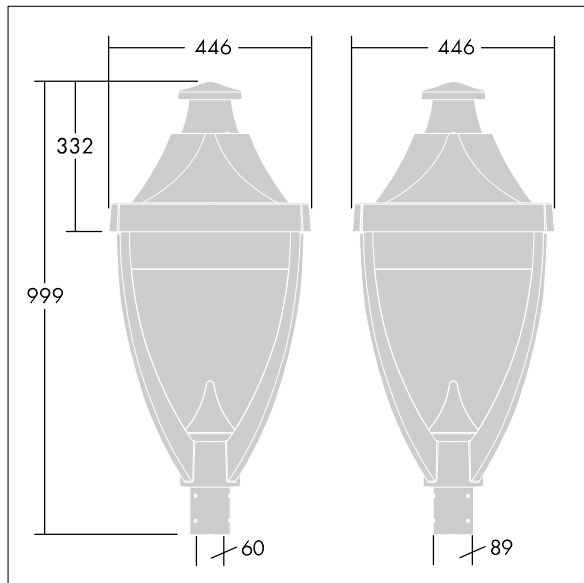

Dimensions: 446 x 446 x 999 mm

Luminaire input power: 77 W

Weight: 17.5 kg

Scx: 0.14 m<sup>2</sup>

TLG\_LGND\_F\_CLS.jpg

TLG\_LGND\_M\_MTP.wmf

This product contains a light source of energy efficiency class D.