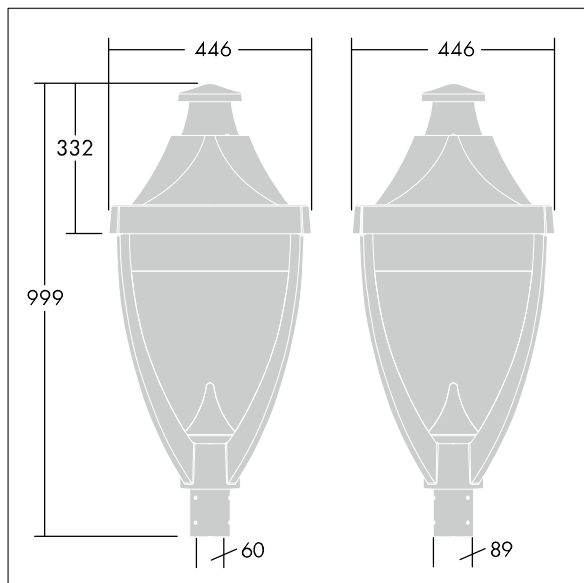

## Legend

A modern heritage post top LED lantern with perforated optic creating decorative illumination on the top of the lantern. Electronic, Class II electrical, IP65, IK08. Body: die-cast aluminium powder coated grey 900 textured finish (close to RAL 7043). Enclosure: flat toughened glass. Surge protection: 10kV single pulse common mode and 8kV multipulse common mode and 6kV multipulse differential mode. If permanent DALI system is connected, 6kV multipulse common and differential mode. Complete with 3000K LED.

Dimensions: 446 x 446 x 999 mm

Luminaire input power: 77 W

Weight: 17.6 kg

Scx: 0.14 m<sup>2</sup>

TLG\_LGND\_F\_CLS.jpg

TLG\_LGND\_M\_MTP.wmf

This product contains light sources of energy efficiency class D.