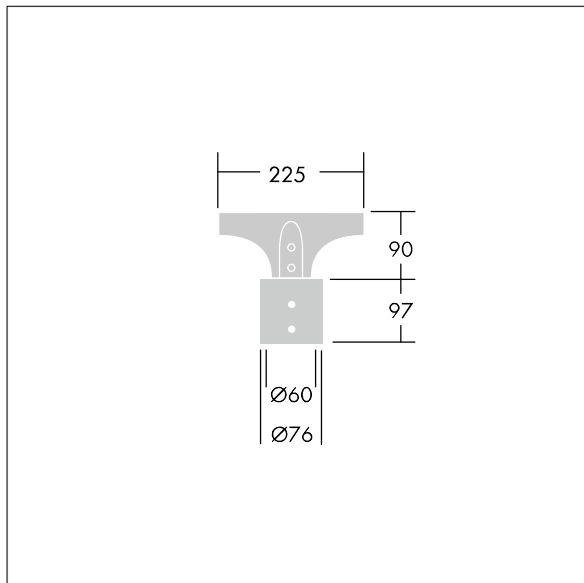

Olsys Street

96262297 <OLSYS1 MLE 60MA

THORN

Olsys Street

Mounting accessory for Olsys Street luminaires.

TLG_OSYS_F_2MTPADPTPDB2.jpg

TLG_OSYS_M_96262297MLE60MA.wmf

All values marked with an * are rated values. Unless stated otherwise, the values apply to an ambient temperature of 25°C.