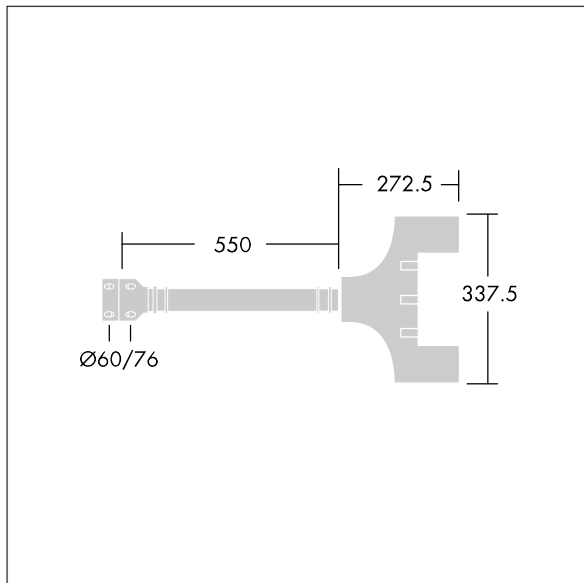

Olsys Street

96262306 OLSYS2 BRA 500MM MTP

THORN

Olsys Street

Single bracket for Olsys 2 luminaire(s). Complete with luminaire adaptor(s). In aluminium, powder coated RAL9006.

TLG_OSYS_F_1BRAPDB.jpg

TLG_OSYS_M_96262306BRA500MM.wmf