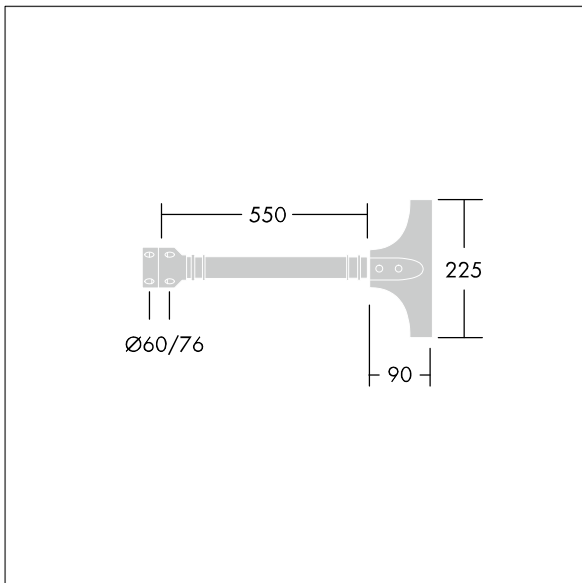

Olsys Street

96262300 OLSYS1 BRA 500MM MTP

THORN

Olsys Street

Single bracket for Olsys 1 luminaire(s). Complete with luminaire adaptor(s). In aluminium, powder coated RAL9006.

TLG_OSYS_F_1BRAPDB.jpg

TLG_OSYS_M_96262300BRA500MMPT.wmf