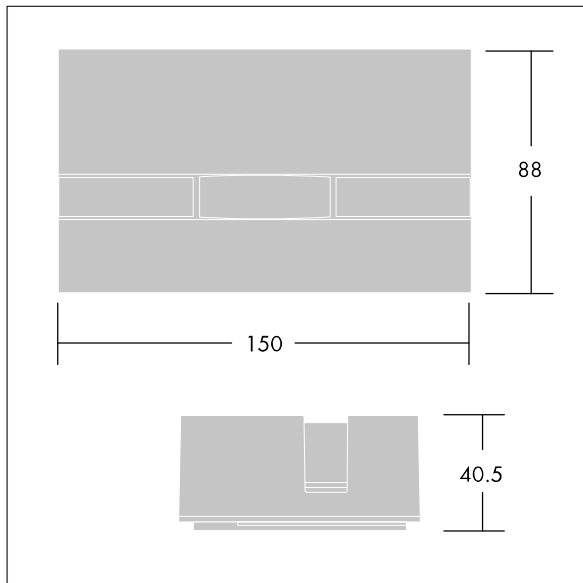

Vioo

96271766 VIOO 1L120 830 L GRY

THORN

Vioo

Small LED floodlight for window surround illumination. 1 LED driven at a constant 1.2A. Body: die-cast aluminium (AB47100) with high corrosion resistance, painted Light grey. Front lens: polycarbonate. Class I electrical, IP65, IK10. Pre-wired with 1,5m H05-RNF cable. Complete with 3000K LED

Dimensions: 150 x 90 x 40 mm
Luminaire input power: 4.7 W
Luminaire luminous flux: 151 lm
Luminaire efficacy: 32 lm/W
Weight: 0.71 kg

TLG_VIOO_F_PDB.jpg

TLG_VIOO_M_LD1.wmf

This product contains a light source of energy efficiency class G.