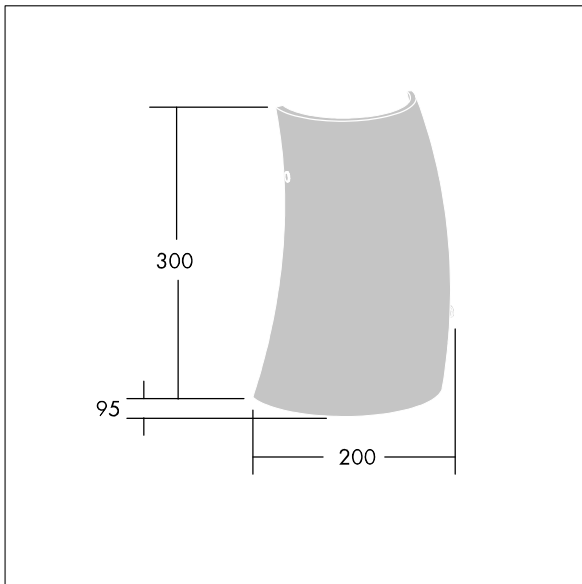

96642767 LYRIC DECO LED1550-840 HF MWA-R OP

A stylish, curving tubular wall mounted LED luminaire with fixed output control gear. Class I electrical, IP20. Diffuser: opal glass. Complete with 4000K LED.

Dimensions: 200 x 95 x 300 mm
 Luminaire input power: 12.4 W
 Luminaire luminous flux: 1550 lm
 Luminaire efficacy: 125 lm/W
 Weight: 1.4 kg

TLG_LYRD_F_WALLPDB.jpg

TLG_LYRD_M_DX_AP.wmf

This product contains a light source of energy efficiency class C.