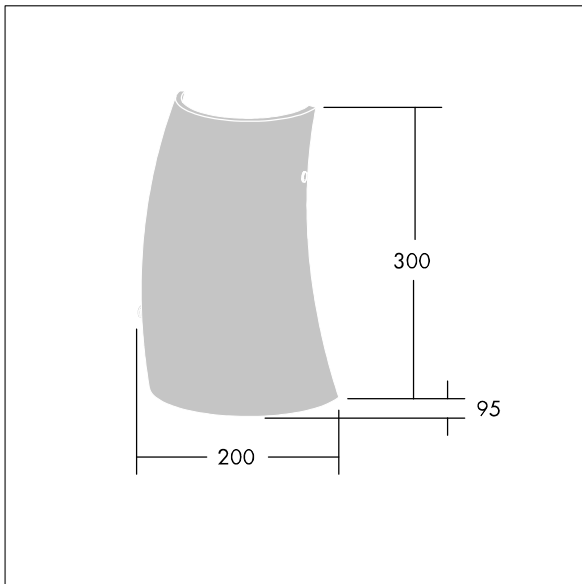

96642768 LYRIC DECO LED1550-840 HF MWA-L OP

A stylish, curving tubular wall mounted LED luminaire with fixed output control gear. Class I electrical, IP20. Diffuser: opal glass. Complete with 4000K LED.

Dimensions: 200 x 95 x 300 mm
 Luminaire input power: 12.4 W
 Luminaire luminous flux: 1550 lm
 Luminaire efficacy: 125 lm/W
 Weight: 1.4 kg

TLG_LYRD_F_WALLPDB.jpg

TLG_LYRD_M_DX_AP02.wmf

This product contains a light source of energy efficiency class C.