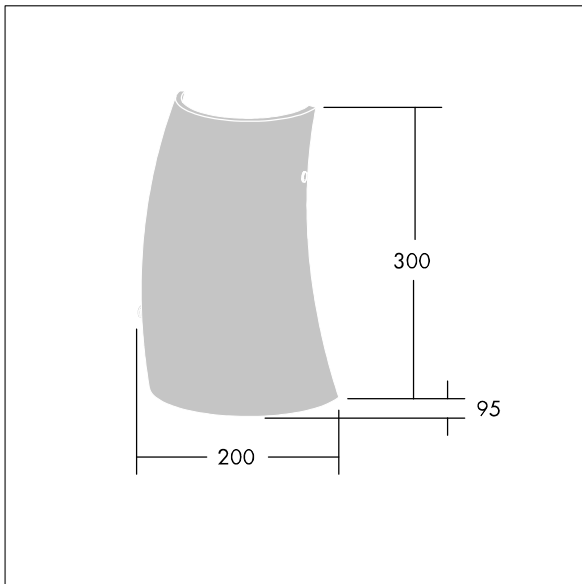

## 96642772 LYRIC DECO LED1550-830 HF MWA-L OP

A stylish, curving tubular wall mounted LED luminaire with fixed output control gear. Class I electrical, IP20. Diffuser: opal glass. Complete with 3000K LED.

Dimensions: 200 x 95 x 300 mm  
 Luminaire input power: 12.4 W  
 Luminaire luminous flux: 1550 lm  
 Luminaire efficacy: 125 lm/W  
 Weight: 1.4 kg

TLG\_LYRD\_F\_WALLPDB.jpg

TLG\_LYRD\_M\_DX\_AP02.wmf

This product contains a light source of energy efficiency class C.