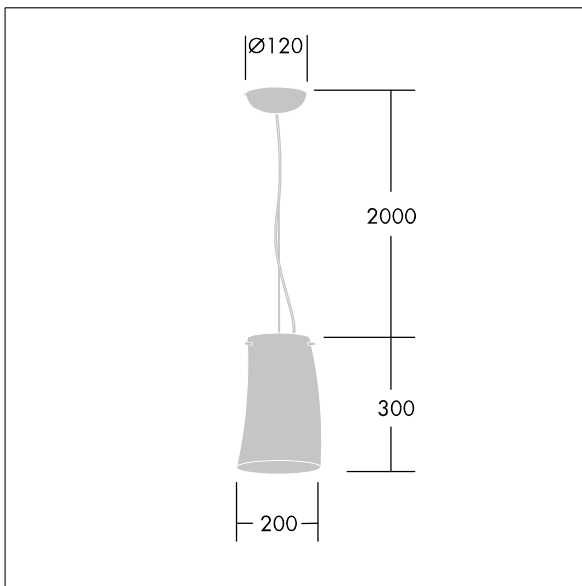

96642773 LYRIC DECO LED1050-830 HF MSU OP

A stylish, curving tubular suspended LED luminaire with fixed output control gear. Class I electrical, IP20. Diffuser: opal glass. Complete with 3000K LED.

Dimensions: Ø200 x 300 mm
 Luminaire input power: 18 W
 Luminaire luminous flux: 1050 lm
 Luminaire efficacy: 58 lm/W
 Weight: 2.2 kg

TLG_LYRD_F_SUSPPDB.jpg

TLG_LYRD_M_SOSP.wmf

This product contains a light source of energy efficiency class E.

96642773 LYRIC DECO LED1050-830 HF MSU OP