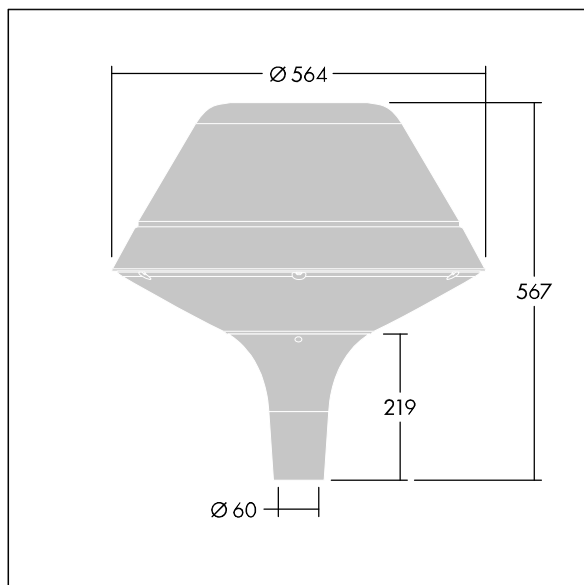

ISO 9223 C5		IP66	IK08					T _a 25
----------------	--	------	------	--	--	--	--	-------------------

Plurio

Plurio Direct: A decorative post-top LED lantern with radially symmetric distribution. LED driver with 18 LEDs driven at 1,05A. Class II electrical, IP66, IK08. Base: cast aluminium, powder coated silver-grey. Canopy: original shape, aluminium, textured silver-grey. Diffuser: UV stabilised, clear polycarbonate with anti-glare prisms. Direct, lens based optic with internal reflector. Equipped with 50% power reduction circuit, effective 3 hours before and 5 hours after a calculated midnight. It can be deactivated at installation with an easily accessible internal switch. Complete with 4000K LED. Post top mounting to Ø60mm column.

Upward lighting emissions below 1%.

Dimensions: Ø564 x 567 mm
 Luminaire input power: 60 W
 Luminaire luminous flux: 6645 lm
 Luminaire efficacy: 111 lm/W
 Weight: 9.5 kg
 Scx: 0.199 m²

TLG_PLRL_F_DOC_GY.jpg