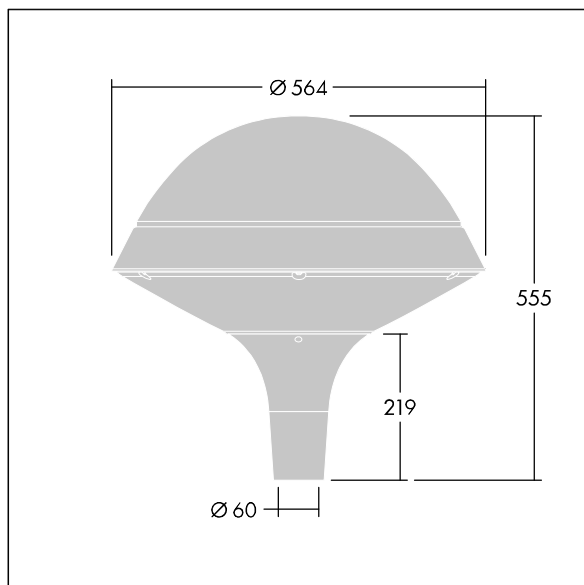

ISO 9223 C5		IP66	IK08					T _a 25
----------------	--	------	------	--	--	--	--	-------------------

Plurio

Plurio Direct: A decorative post-top LED lantern with radially symmetric distribution. LED driver with 18 LEDs driven at 1,05A. Class II electrical, IP66, IK08. Base: cast aluminium, powder coated silver-grey. Canopy: round shape, aluminium, textured silver-grey. Diffuser: UV stabilised, clear polycarbonate with anti-glare prisms. Direct, lens based optic with internal reflector. Equipped with 50% power reduction circuit, effective 3 hours before and 5 hours after a calculated midnight. It can be deactivated at installation with an easily accessible internal switch. Complete with 4000K LED. Post top mounting to Ø60mm column.

Upward lighting emissions below 1%.

Dimensions: Ø564 x 555 mm
 Luminaire input power: 60 W
 Luminaire luminous flux: 6645 lm
 Luminaire efficacy: 111 lm/W
 Weight: 9.5 kg
 Scx: 0.191 m²

TLG_PLRL_F_DRC_GY.jpg