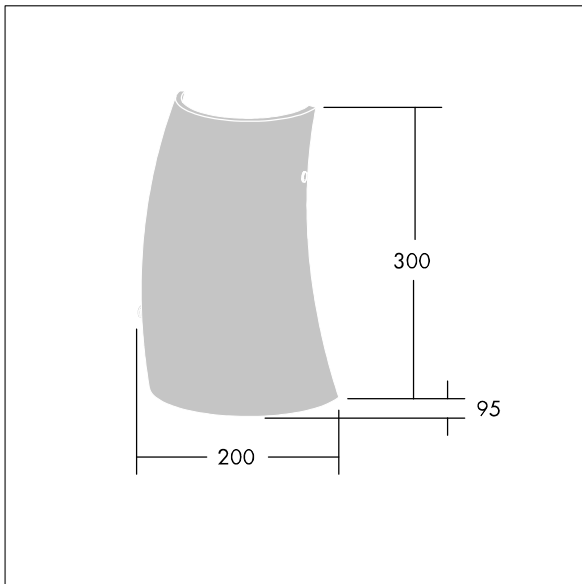

96642922 LYRIC DECO LED1550-840 HFI-X MWA-L OP

A stylish, curving tubular wall mounted LED luminaire with DALI dimmable control gear. Class I electrical, IP20. Diffuser: opal glass. Complete with 4000K LED.

Dimensions: 200 x 95 x 300 mm
 Luminaire input power: 12.4 W
 Luminaire luminous flux: 1550 lm
 Luminaire efficacy: 125 lm/W
 Weight: 1.4 kg

TLG_LYRD_F_WALLPDB.jpg

TLG_LYRD_M_DX_AP02.wmf

This product contains a light source of energy efficiency class C.