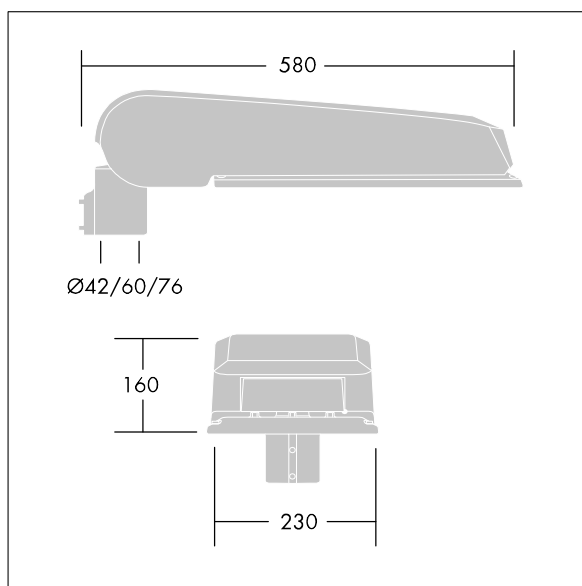

ISO 9223 C5		IP66	IK08					T <sub>a</sub> 25
----------------	--	------	------	--	--	--	--	-------------------

### CivITEQ

A large size LED road lighting lantern with 48 LEDs driven at 350mA with Wide Street optic. Electronic, fixed output control gear. Class II electrical, IP66, IK08. Housing: die-cast aluminium (EN AC-44300), Light grey 150 sanded textured (close to RAL9006). Enclosure: toughened flat glass. Screws: stainless steel, Ecolubric® treated. Supplied with Ø60mm spigot adaptor which can be fitted for post-top (0°/5°/10° tilt) or side-entry (-20°/-15°/-10°/-5°/0° tilt). Equipped with 50% power reduction circuit, effective 3 hours before and 5 hours after a calculated midnight. It can be deactivated at installation with an easily accessible internal switch. Complete with 4000K LED. Surge protection: 10kV single pulse common mode and 8kV multipulse common mode and 6kV multipulse differential mode. If permanent DALI system is connected, 6kV multipulse common and differential mode.

Dimensions: 580 x 230 x 160 mm  
 Luminaire input power: 50 W  
 Luminaire luminous flux: 8361 lm  
 Luminaire efficacy: 167 lm/W  
 Weight: 9.6 kg  
 Scx: 0.115 m<sup>2</sup>

TLG\_CTEQ\_F\_LMTP72LEDPDB.jpg