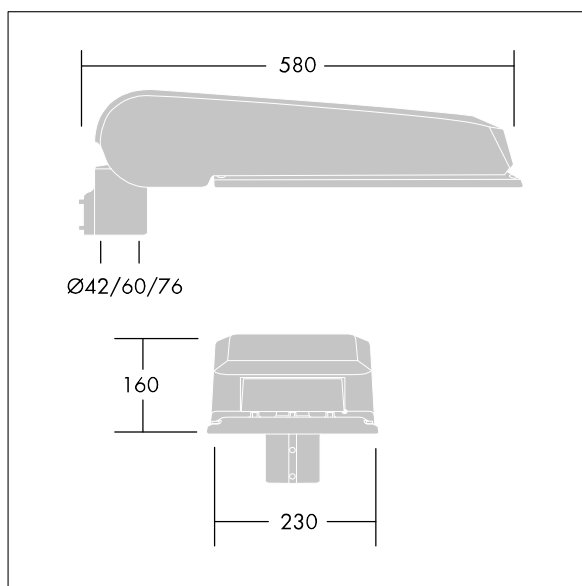

96643145 CQ 72L50 740 EWS BS 3550 CL2 M60 GY-S

ISO 9223 C5		IP66	IK08						T _a 25
----------------	--	------	------	--	--	--	--	--	-------------------

CivITEQ

A large size LED road lighting lantern with 72 LEDs driven at 500mA with Extra Wide Street optic. Electronic, fixed output control gear. Class II electrical, IP66, IK08. Housing: die-cast aluminium (EN AC-44300), Light grey 150 sanded textured (close to RAL9006). Enclosure: toughened flat glass. Screws: stainless steel, Ecolubric® treated. Supplied with Ø60mm spigot adaptor which can be fitted for post-top (0°/5°/10° tilt) or side-entry (-20°/-15°/-10°/-5°/0° tilt). Equipped with 50% power reduction circuit, effective 3 hours before and 5 hours after a calculated midnight. It can be deactivated at installation with an easily accessible internal switch. Complete with 4000K LED. Surge protection: 10kV single pulse common mode and 8kV multipulse common mode and 6kV multipulse differential mode. If permanent DALI system is connected, 6kV multipulse common and differential mode.

Dimensions: 580 x 230 x 160 mm
 Luminaire input power: 106 W
 Luminaire luminous flux: 16589 lm
 Luminaire efficacy: 157 lm/W
 Weight: 9.6 kg
 Scx: 0.115 m²

TLG_CTEQ_F_LMTP72LEDPDB.jpg

TLG_CETQ_M_L.wmf

This product contains light sources of energy efficiency class E.