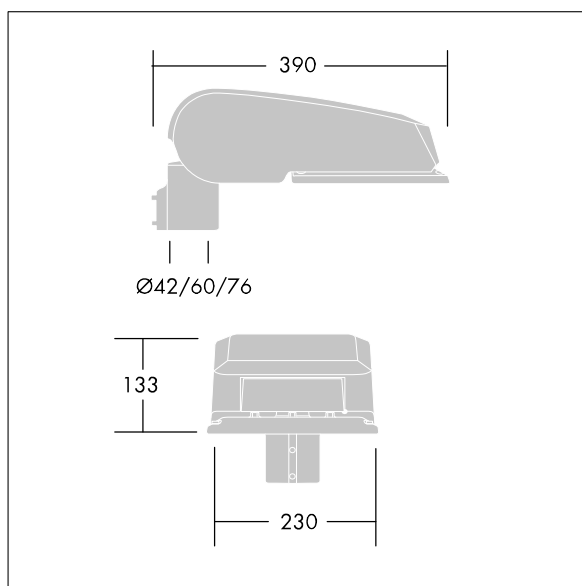

96643167 CQ 12L70 740 SC BS 3550 CL2 M60 GY-S

ISO 9223 C5		IP66	IK08					T _a 25
----------------	--	------	------	--	--	--	--	-------------------

CiviTEQ

A small size LED road lighting lantern with 12 LEDs driven at 700mA with Street & Comfort optic. Electronic, fixed output control gear. Class II electrical, IP66, IK08. Housing: die-cast aluminium (EN AC-44300), Light grey 150 sanded textured (close to RAL9006). Enclosure: toughened flat glass. Screws: stainless steel, Ecolubric® treated. Supplied with Ø60mm spigot adaptor which can be fitted for post-top (0°/5°/10° tilt) or side-entry (-20°/-15°/-10°/-5°/0° tilt). Equipped with 50% power reduction circuit, effective 3 hours before and 5 hours after a calculated midnight. It can be deactivated at installation with an easily accessible internal switch. Complete with 3000K LED. Surge protection: 10kV single pulse common mode and 8kV multipulse common mode and 6kV multipulse differential mode. If permanent DALI system is connected, 6kV multipulse common and differential mode.

Dimensions: 390 x 230 x 133 mm
 Luminaire input power: 28 W
 Luminaire luminous flux: 3950 lm
 Luminaire efficacy: 141 lm/W
 Weight: 5.7 kg
 Scx: 0.077 m²

TLG_CTEQ_F_SMTP36LEDPDB.jpg

TLG_CETQ_M_S.wmf

This product contains light sources of energy efficiency class D.