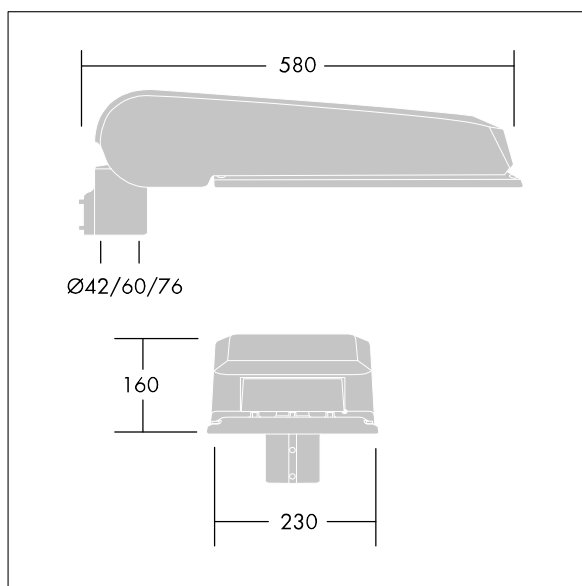

96643180 CQ 72L35 740 SC BS 3550 CL2 M60 GY-S

ISO 9223 C5		IP66	IK08						T _a 25
----------------	--	------	------	--	--	--	--	--	-------------------

CiviTEQ

A large size LED road lighting lantern with 72 LEDs driven at 350mA with Street & Comfort optic. Electronic, fixed output control gear. Class II electrical, IP66, IK08. Housing: die-cast aluminium (EN AC-44300), Light grey 150 sanded textured (close to RAL9006). Enclosure: toughened flat glass. Screws: stainless steel, Ecolubric® treated. Supplied with Ø60mm spigot adaptor which can be fitted for post-top (0°/5°/10° tilt) or side-entry (-20°/-15°/-10°/-5°/0° tilt). Equipped with 50% power reduction circuit, effective 3 hours before and 5 hours after a calculated midnight. It can be deactivated at installation with an easily accessible internal switch. Complete with 4000K LED. Surge protection: 10kV single pulse common mode and 8kV multipulse common mode and 6kV multipulse differential mode. If permanent DALI system is connected, 6kV multipulse common and differential mode.

Dimensions: 580 x 230 x 160 mm
 Luminaire input power: 75 W
 Luminaire luminous flux: 12632 lm
 Luminaire efficacy: 168 lm/W
 Weight: 9.6 kg
 Scx: 0.115 m²

TLG_CTEQ_F_LMTP72LEDPDB.jpg

TLG_CETQ_M_L.wmf

This product contains light sources of energy efficiency class E.