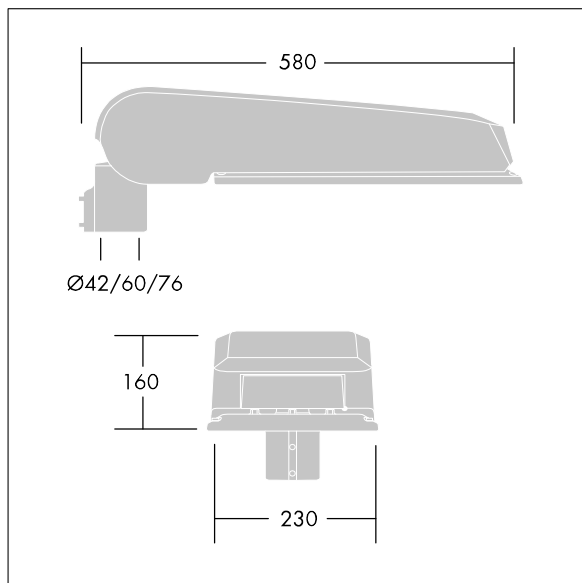

96643180 CQ 72L35 740 SC BS 3550 CL2 M60 GY-S

ISO 9223 C5		IP66	IK08						T _a 25
----------------	--	------	------	--	--	--	--	--	-------------------

CiviTEQ

A large size LED road lighting lantern with 72 LEDs driven at 350mA with Street & Comfort optic. Electronic, fixed output control gear. Class II electrical, IP66, IK08. Housing: die-cast aluminium (EN AC-44300), Light grey 150 sanded textured (close to RAL9006). Enclosure: toughened flat glass. Screws: stainless steel, Ecolubric® treated. Supplied with Ø60mm spigot adaptor which can be fitted for post-top (0°/5°/10° tilt) or side-entry (-20°/-15°/-10°/-5°/0° tilt). Equipped with 50% power reduction circuit, effective 3 hours before and 5 hours after a calculated midnight. It can be deactivated at installation with an easily accessible internal switch. Complete with 4000K LED. Surge protection: 10kV single pulse common mode and 8kV multipulse common mode and 6kV multipulse differential mode. If permanent DALI system is connected, 6kV multipulse common and differential mode.

Dimensions: 580 x 230 x 160 mm
 Luminaire input power: 75 W
 Luminaire luminous flux: 12632 lm
 Luminaire efficacy: 168 lm/W
 Weight: 9.6 kg
 Scx: 0.115 m²

TLG_CTEQ_F_LMTP72LEDPDB.jpg

TLG_CETQ_M_L.wmf

This product contains light sources of energy efficiency class E.