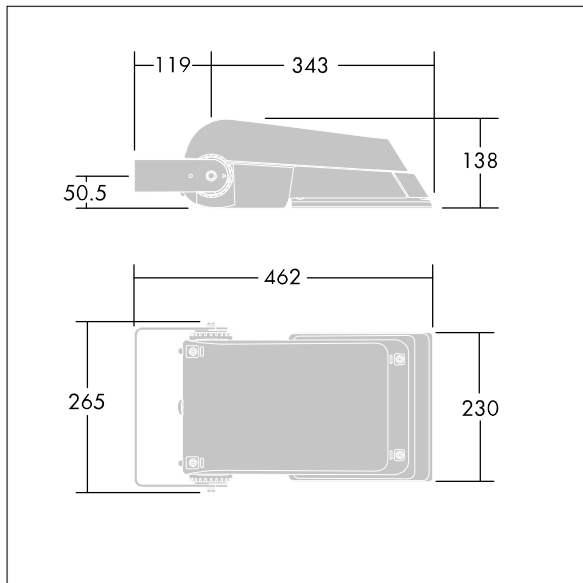

### Areaflood Pro

A compact, lightweight, general purpose LED area floodlight. With small body, driving 24 LEDs at 500mA with asymmetrical 40° light distribution. IP66, IK08, Class I electrical. Body: die-cast aluminium (EN AC-44300), Light grey 150 sanded textured (close to RAL9006).. Enclosure: 4mm thick toughened glass. Reversible mounting stirrup supplied, Complete with 4000K LED.

Not compatible with UrbaSens systems.

Dimensions: 462 x 265 x 139 mm

Luminaire input power: 38 W

Luminaire luminous flux: 5877 lm

Luminaire efficacy: 155 lm/W

Weight: 6.2 kg

Scx: 0.05 m<sup>2</sup>

TLG\_AFLP\_F\_SMALLPDB.jpg