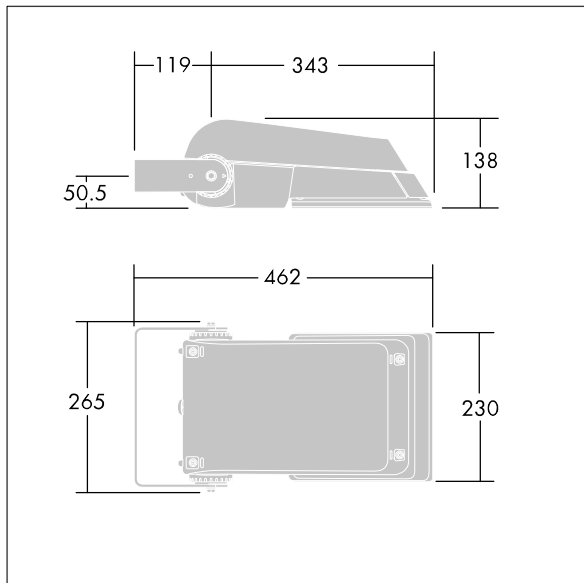

Areaflood Pro

96644731 AFP S 24L50-740 A4 BS 3550 CL2 GY

ISO 9223	IP66	IK08					T _a -25 +35
C5							

Areaflood Pro

A compact, lightweight, general purpose LED area floodlight. With small body, driving 24 LEDs at 500mA with asymmetrical 40° light distribution. IP66, IK08, Class II electrical. Body: die-cast aluminium (EN AC-44300), Light grey 150 sanded textured (close to RAL9006).. Enclosure: 4mm thick toughened glass. Reversible mounting stirrup supplied, Complete with 4000K LED.

Not compatible with UrbaSens systems.

Dimensions: 462 x 265 x 139 mm
 Luminaire input power: 38 W
 Luminaire luminous flux: 5877 lm
 Luminaire efficacy: 155 lm/W
 Weight: 6.2 kg
 Scx: 0.05 m²

TLG_AFLP_F_SMALLPDB.jpg