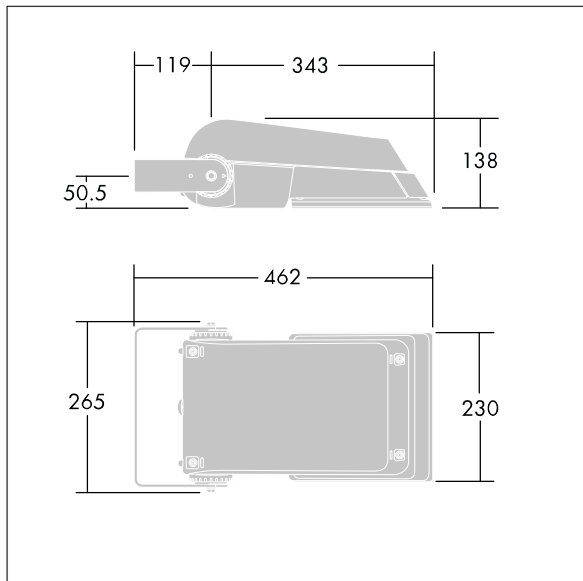

Areaflood Pro

96644731 AFP S 24L50-740 A4 BS 3550 CL2 GY

ISO 9223 C5	IP66	IK08					T _a -25 +35
----------------	------	------	--	--	--	--	---------------------------

Areaflood Pro

A compact, lightweight, general purpose LED area floodlight. With small body, driving 24 LEDs at 500mA with asymmetrical 40° light distribution. IP66, IK08, Class II electrical. Body: die-cast aluminium (EN AC-44300), Light grey 150 sanded textured (close to RAL9006).. Enclosure: 4mm thick toughened glass. Reversible mounting stirrup supplied, Complete with 4000K LED.

Not compatible with UrbaSens systems.

Dimensions: 462 x 265 x 139 mm
 Luminaire input power: 38 W
 Luminaire luminous flux: 5877 lm
 Luminaire efficacy: 155 lm/W
 Weight: 6.2 kg
 Scx: 0.05 m²

TLG_AFLP_F_SMALLPDB.jpg