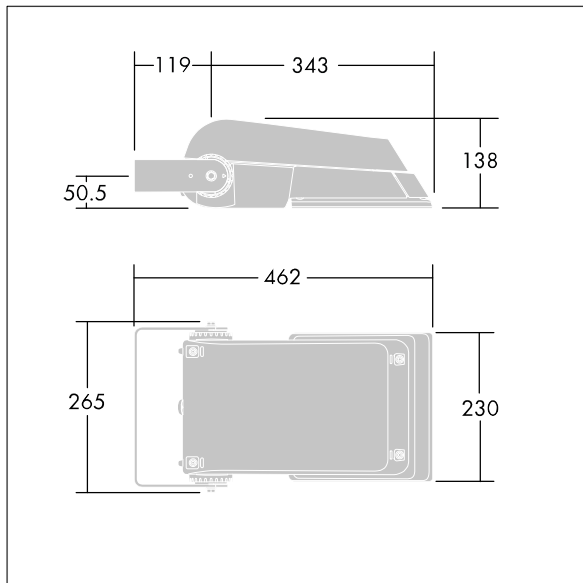

Areaflood Pro

96644732 AFP S 24L50-740 A5 BS 3550 CL1 GY

ISO 9223	IP66	IK08	⊕	⚠	⚙	⚙	⚙	T _a -25 +35
C5								

Areaflood Pro

A compact, lightweight, general purpose LED area floodlight. With small body, driving 24 LEDs at 500mA with asymmetrical 50° light distribution. IP66, IK08, Class I electrical. Body: die-cast aluminium (EN AC-44300), Light grey 150 sanded textured (close to RAL9006).. Enclosure: 4mm thick toughened glass. Reversible mounting stirrup supplied, Complete with 4000K LED.

Not compatible with UrbaSens systems.

Dimensions: 462 x 265 x 139 mm

Luminaire input power: 38 W

Luminaire luminous flux: 5718 lm

Luminaire efficacy: 150 lm/W

Weight: 6.18 kg

Scx: 0.05 m²

TLG_AFLP_F_SMALLPDB.jpg