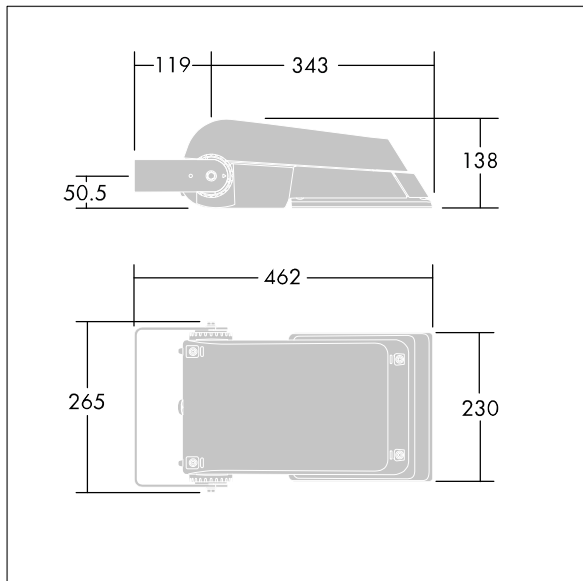

### Areaflood Pro

A compact, lightweight, general purpose LED area floodlight. With small body, driving 24 LEDs at 500mA with asymmetrical 60° light distribution. IP66, IK08, Class I electrical. Body: die-cast aluminium (EN AC-44300), Light grey 150 sanded textured (close to RAL9006).. Enclosure: 4mm thick toughened glass. Reversible mounting stirrup supplied, Complete with 4000K LED.

Not compatible with UrbaSens systems.

Dimensions: 462 x 265 x 139 mm

Luminaire input power: 38 W

Luminaire luminous flux: 5792 lm

Luminaire efficacy: 152 lm/W

Weight: 6.18 kg

Scx: 0.05 m<sup>2</sup>

TLG\_AFLP\_F\_SMALLPDB.jpg