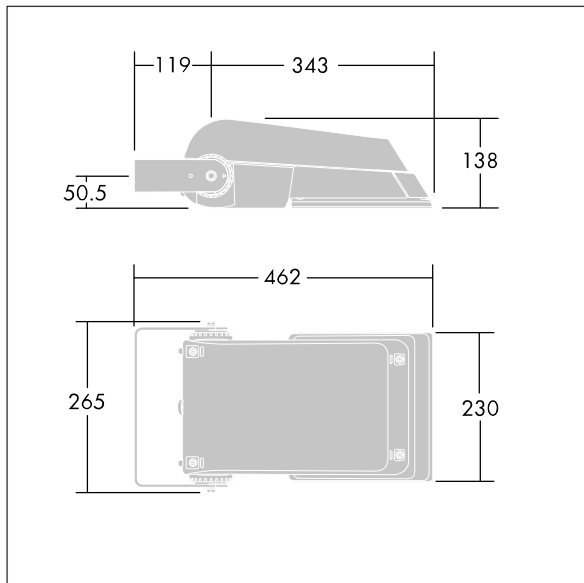

Areaflood Pro

96644734 AFP S 24L50-740 A6 BS 3550 CL1 GY

ISO 9223 C5	IP66	IK08	⊕	⚠	⚙	⚙	⚙	T _a -25 +35
----------------	------	------	---	---	---	---	---	---------------------------

Areaflood Pro

A compact, lightweight, general purpose LED area floodlight. With small body, driving 24 LEDs at 500mA with asymmetrical 60° light distribution. IP66, IK08, Class I electrical. Body: die-cast aluminium (EN AC-44300), Light grey 150 sanded textured (close to RAL9006).. Enclosure: 4mm thick toughened glass. Reversible mounting stirrup supplied, Complete with 4000K LED.

Not compatible with UrbaSens systems.

Dimensions: 462 x 265 x 139 mm

Luminaire input power: 38 W

Luminaire luminous flux: 5792 lm

Luminaire efficacy: 152 lm/W

Weight: 6.18 kg

Scx: 0.05 m²

TLG_AFLP_F_SMALLPDB.jpg