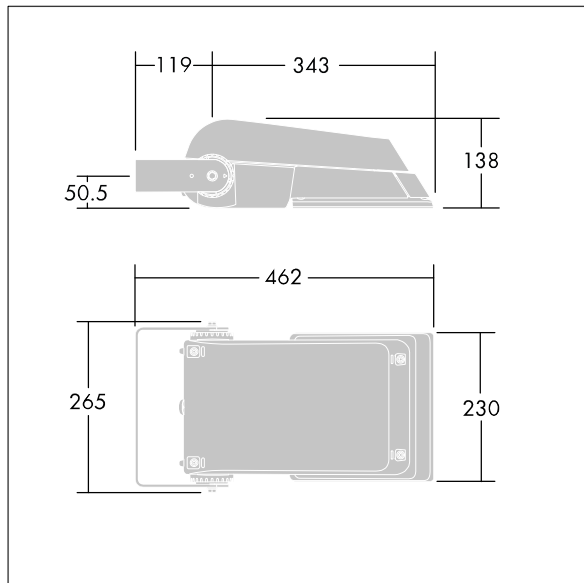

Areaflood Pro

96644742 AFP S 24L50-740 A6 HFX CL2 GY

ISO 9223 C5	IP66	IK08						T _a -25 +35
----------------	------	------	--	--	--	--	--	---------------------------

Areaflood Pro

A compact, lightweight, general purpose LED area floodlight. With small body, driving 24 LEDs at 500mA with asymmetrical 60° light distribution. IP66, IK08, Class II electrical. Body: die-cast aluminium (EN AC-44300), Light grey 150 sanded textured (close to RAL9006).. Enclosure: 4mm thick toughened glass. Reversible mounting stirrup supplied, Complete with 4000K LED.

Dimensions: 462 x 265 x 139 mm
 Luminaire input power: 38 W
 Luminaire luminous flux: 5792 lm
 Luminaire efficacy: 152 lm/W
 Weight: 6.2 kg
 Scx: 0.05 m²

TLG_AFLP_F_SMALLPDB.jpg

TLG_AFLP_M_SML.wmf

This product contains light sources of energy efficiency class D.