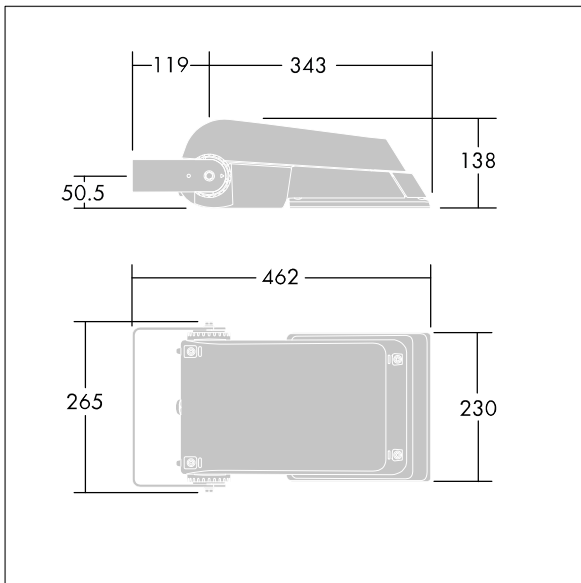

Areaflood Pro

96644746 AFP S 24L50-740 A5 HFX CL1 GY

ISO 9223 C5	IP66	IK08	⊕	⚠	⚙	⚙	⚙	T _a -25 +35
----------------	------	------	---	---	---	---	---	---------------------------

Areaflood Pro

A compact, lightweight, general purpose LED area floodlight. With small body, driving 24 LEDs at 500mA with asymmetrical 50° light distribution. IP66, IK08, Class I electrical. Body: die-cast aluminium (EN AC-44300), Light grey 150 sanded textured (close to RAL9006).. Enclosure: 4mm thick toughened glass. Reversible mounting stirrup supplied, Complete with 4000K LED.

Dimensions: 462 x 265 x 139 mm
 Luminaire input power: 38 W
 Luminaire luminous flux: 5718 lm
 Luminaire efficacy: 150 lm/W
 Weight: 6.16 kg
 Scx: 0.05 m²

TLG_AFLP_F_SMALLPDB.jpg

TLG_AFLP_M_SML.wmf

This product contains light sources of energy efficiency class D.