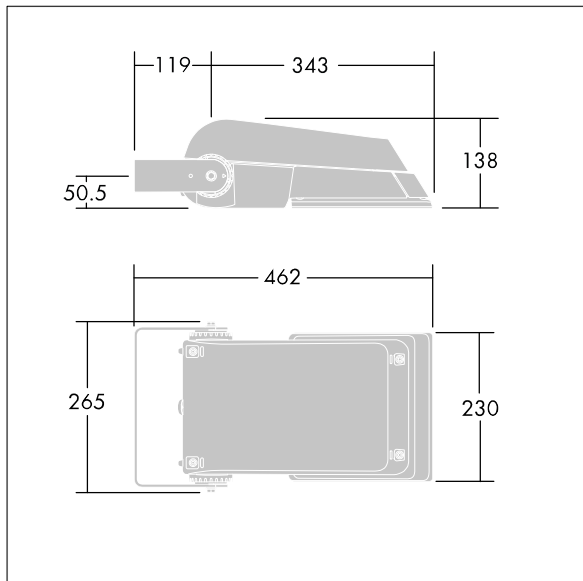

Areaflood Pro

96644749 AFP S 24L50-740 WR HFX CL1 GY

ISO 9223 C5	IP66	IK08					T _a -25 +35
----------------	------	------	--	--	--	--	---------------------------

Areaflood Pro

A compact, lightweight, general purpose LED area floodlight. With small body, driving 24 LEDs at 500mA with Wide Road light distribution. IP66, IK08, Class I electrical. Body: die-cast aluminium (EN AC-44300), Light grey 150 sanded textured (close to RAL9006).. Enclosure: 4mm thick toughened glass. Reversible mounting stirrup supplied, Complete with 4000K LED.

Dimensions: 462 x 265 x 139 mm
 Luminaire input power: 38 W
 Luminaire luminous flux: 5854 lm
 Luminaire efficacy: 154 lm/W
 Weight: 6.16 kg
 Scx: 0.05 m²

TLG_AFLP_F_SMALLPDB.jpg

TLG_AFLP_M_SML.wmf

This product contains light sources of energy efficiency class D.