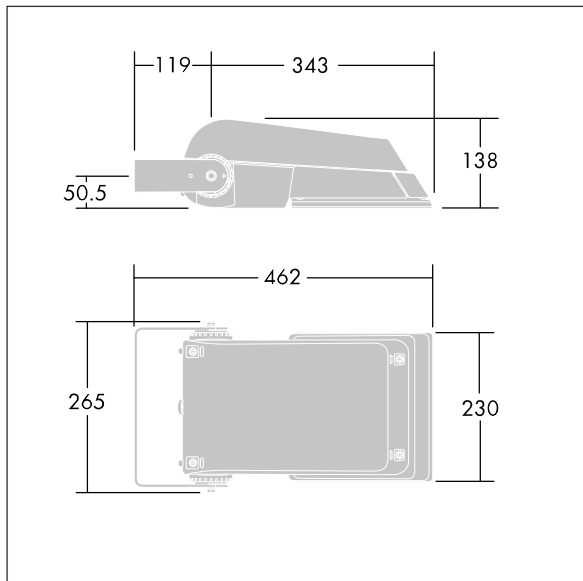

## Areaflood Pro

96644749 AFP S 24L50-740 WR HFX CL1 GY

ISO 9223 C5	IP66	IK08					T <sub>a</sub> -25 +35
----------------	------	------	--	--	--	--	---------------------------

### Areaflood Pro

A compact, lightweight, general purpose LED area floodlight. With small body, driving 24 LEDs at 500mA with Wide Road light distribution. IP66, IK08, Class I electrical. Body: die-cast aluminium (EN AC-44300), Light grey 150 sanded textured (close to RAL9006).. Enclosure: 4mm thick toughened glass. Reversible mounting stirrup supplied, Complete with 4000K LED.

Dimensions: 462 x 265 x 139 mm  
 Luminaire input power: 38 W  
 Luminaire luminous flux: 5854 lm  
 Luminaire efficacy: 154 lm/W  
 Weight: 6.16 kg  
 Scx: 0.05 m<sup>2</sup>

TLG\_AFLP\_F\_SMALLPDB.jpg