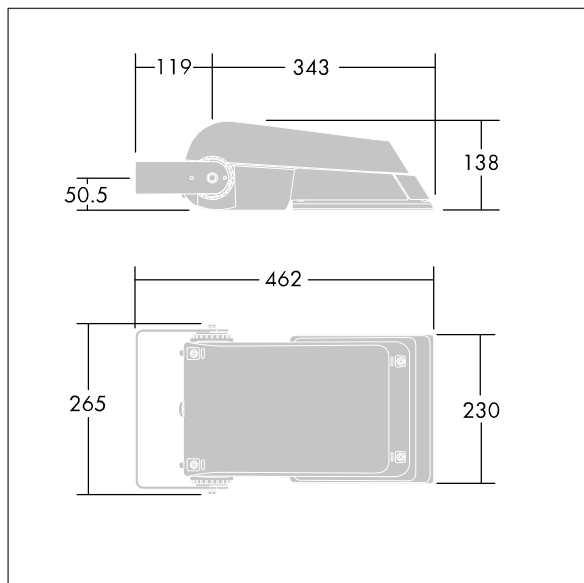

Areaflood Pro

96644750 AFP S 24L70-740 A4 BS 3550 CL1 GY

ISO 9223 C5	IP66	IK08	⊕	⚠	⚙	⚙	⚙	T _a -25 +35
----------------	------	------	---	---	---	---	---	---------------------------

Areaflood Pro

A compact, lightweight, general purpose LED area floodlight. With small body, driving 24 LEDs at 700mA with asymmetrical 40° light distribution. IP66, IK08, Class I electrical. Body: die-cast aluminium (EN AC-44300), Light grey 150 sanded textured (close to RAL9006).. Enclosure: 4mm thick toughened glass. Reversible mounting stirrup supplied, Complete with 4000K LED.

Not compatible with UrbaSens systems.

Dimensions: 462 x 265 x 139 mm
 Luminaire input power: 52 W
 Luminaire luminous flux: 7862 lm
 Luminaire efficacy: 151 lm/W
 Weight: 6.2 kg
 Scx: 0.05 m²

TLG_AFLP_F_SMALLPDB.jpg