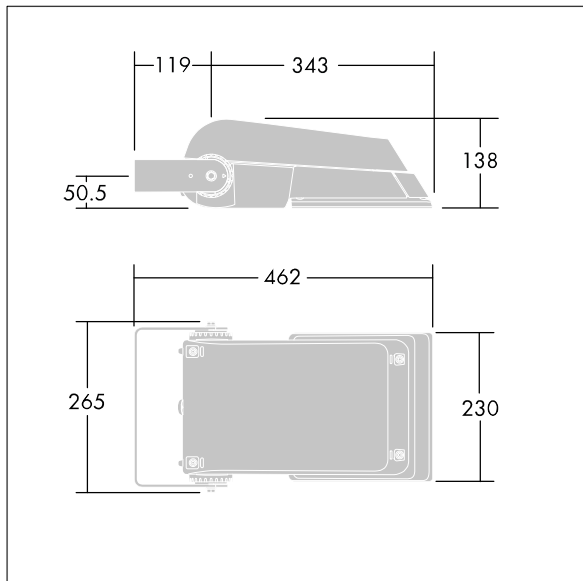

TLG_AFLP_M_SML.wmf

This product contains light sources of energy efficiency class D.