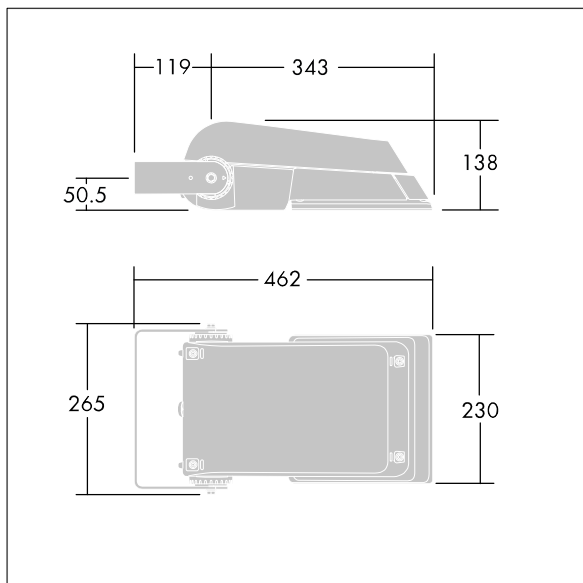

Areaflood Pro

THORN

96644754 AFP S 24L70-740 A6 BS 3550 CL1 GY

ISO 9223 C5	IP66	IK08	⊕	⚠	⚙	⚙	⚙	T _a -25 +35
----------------	------	------	---	---	---	---	---	---------------------------

Areaflood Pro

A compact, lightweight, general purpose LED area floodlight. With small body, driving 24 LEDs at 700mA with asymmetrical 60° light distribution. IP66, IK08, Class I electrical. Body: die-cast aluminium (EN AC-44300), Light grey 150 sanded textured (close to RAL9006).. Enclosure: 4mm thick toughened glass. Reversible mounting stirrup supplied, Complete with 4000K LED.

Not compatible with UrbaSens systems.

Dimensions: 462 x 265 x 139 mm

Luminaire input power: 52 W

Luminaire luminous flux: 7748 lm

Luminaire efficacy: 149 lm/W

Weight: 6.18 kg

Scx: 0.05 m²

TLG_AFLP_F_SMALLPDB.jpg