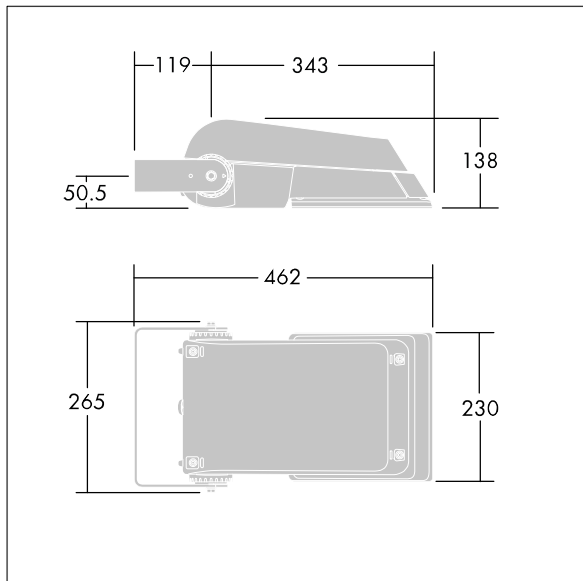

Areaflood Pro

96644755 AFP S 24L70-740 A6 BS 3550 CL2 GY

ISO 9223 C5	IP66	IK08						T _a -25 +35
----------------	------	------	--	--	--	--	--	---------------------------

Areaflood Pro

A compact, lightweight, general purpose LED area floodlight. With small body, driving 24 LEDs at 700mA with asymmetrical 60° light distribution. IP66, IK08, Class II electrical. Body: die-cast aluminium (EN AC-44300), Light grey 150 sanded textured (close to RAL9006).. Enclosure: 4mm thick toughened glass. Reversible mounting stirrup supplied, Complete with 4000K LED.

Not compatible with UrbaSens systems.

Dimensions: 462 x 265 x 139 mm

Luminaire input power: 52 W

Luminaire luminous flux: 7748 lm

Luminaire efficacy: 149 lm/W

Weight: 6.2 kg

Scx: 0.05 m²

TLG_AFLP_F_SMALLPDB.jpg