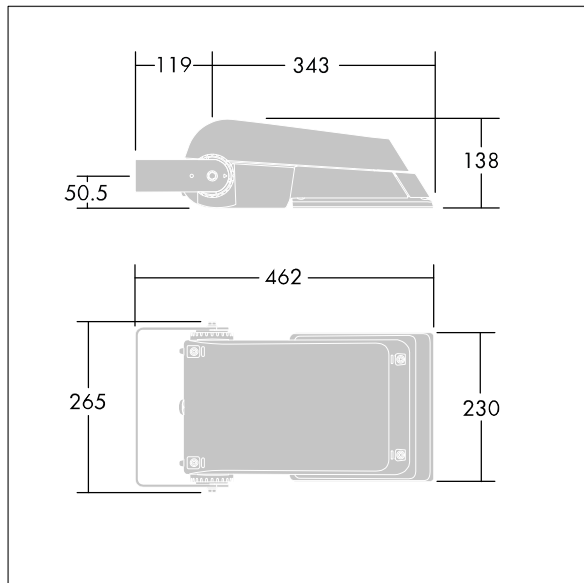

Areaflood Pro

96644761 AFP S 24L70-740 A5 HFX CL2 GY

ISO 9223 C5	IP66	IK08						T _a -25 +35
----------------	------	------	--	--	--	--	--	---------------------------

Areaflood Pro

A compact, lightweight, general purpose LED area floodlight. With small body, driving 24 LEDs at 700mA with asymmetrical 50° light distribution. IP66, IK08, Class II electrical. Body: die-cast aluminium (EN AC-44300), Light grey 150 sanded textured (close to RAL9006).. Enclosure: 4mm thick toughened glass. Reversible mounting stirrup supplied, Complete with 4000K LED.

Dimensions: 462 x 265 x 139 mm
 Luminaire input power: 52 W
 Luminaire luminous flux: 7650 lm
 Luminaire efficacy: 147 lm/W
 Weight: 6.2 kg
 Scx: 0.05 m²

TLG_AFLP_F_SMALLPDB.jpg

TLG_AFLP_M_SML.wmf

This product contains light sources of energy efficiency class D.