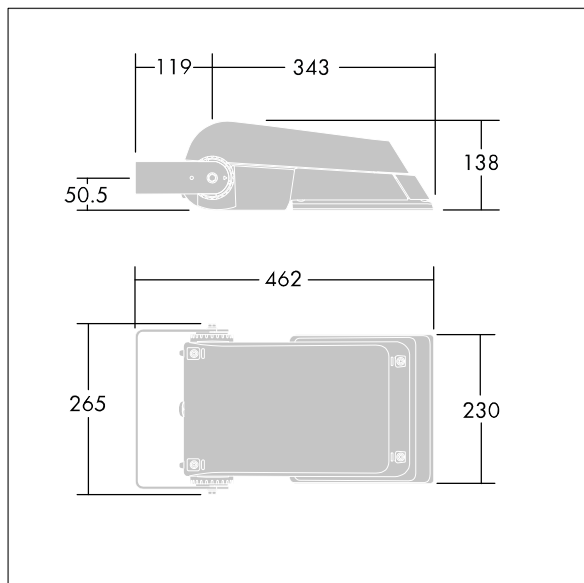

## Areaflood Pro

96644762 AFP S 24L70-740 A6 HFX CL2 GY

ISO 9223 C5	IP66	IK08						T <sub>a</sub> -25 +35
----------------	------	------	--	--	--	--	--	---------------------------

### Areaflood Pro

A compact, lightweight, general purpose LED area floodlight. With small body, driving 24 LEDs at 700mA with asymmetrical 60° light distribution. IP66, IK08, Class II electrical. Body: die-cast aluminium (EN AC-44300), Light grey 150 sanded textured (close to RAL9006).. Enclosure: 4mm thick toughened glass. Reversible mounting stirrup supplied, Complete with 4000K LED.

Dimensions: 462 x 265 x 139 mm  
 Luminaire input power: 52 W  
 Luminaire luminous flux: 7748 lm  
 Luminaire efficacy: 149 lm/W  
 Weight: 6.2 kg  
 Scx: 0.05 m<sup>2</sup>

TLG\_AFLP\_F\_SMALLPDB.jpg