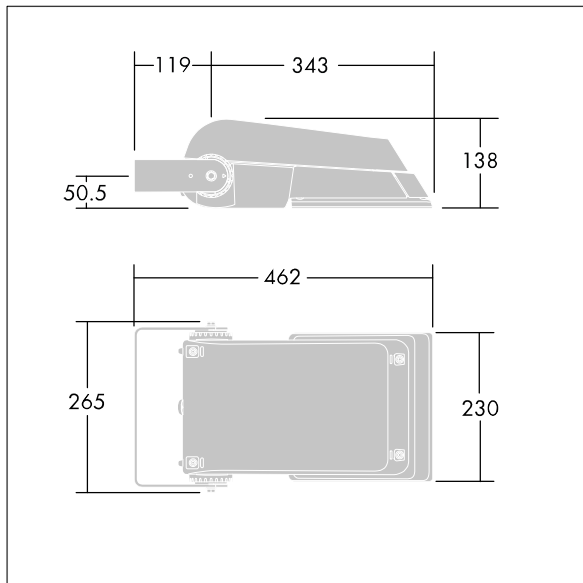

## Areaflood Pro

96644767 AFP S 24L70-740 A6 HFX CL1 GY

ISO 9223	IP66	IK08	⊕	⚠	⚙	⚙	⚙	T <sub>a</sub> -25 +35
C5								

### Areaflood Pro

A compact, lightweight, general purpose LED area floodlight. With small body, driving 24 LEDs at 700mA with asymmetrical 60° light distribution. IP66, IK08, Class I electrical. Body: die-cast aluminium (EN AC-44300), Light grey 150 sanded textured (close to RAL9006).. Enclosure: 4mm thick toughened glass. Reversible mounting stirrup supplied, Complete with 4000K LED.

Dimensions: 462 x 265 x 139 mm  
 Luminaire input power: 52 W  
 Luminaire luminous flux: 7748 lm  
 Luminaire efficacy: 149 lm/W  
 Weight: 6.16 kg  
 Scx: 0.05 m<sup>2</sup>

TLG\_AFLP\_F\_SMALLPDB.jpg