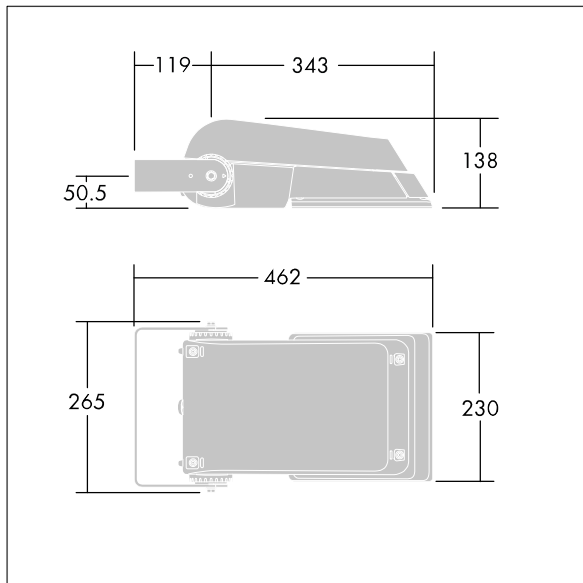

Areaflood Pro

96644780 AFP S 36L35-740 A4 HFX CL2 GY

ISO 9223 C5	IP66	IK08						T _a -25 +35
----------------	------	------	--	--	--	--	--	---------------------------

Areaflood Pro

A compact, lightweight, general purpose LED area floodlight. With small body, driving 36 LEDs at 350mA with asymmetrical 40° light distribution. IP66, IK08, Class II electrical. Body: die-cast aluminium (EN AC-44300), Light grey 150 sanded textured (close to RAL9006).. Enclosure: 4mm thick toughened glass. Reversible mounting stirrup supplied, Complete with 4000K LED.

Dimensions: 462 x 265 x 139 mm
 Luminaire input power: 39 W
 Luminaire luminous flux: 6379 lm
 Luminaire efficacy: 164 lm/W
 Weight: 6.3 kg
 Scx: 0.05 m²

TLG_AFLP_F_SMALLPDB.jpg

TLG_AFLP_M_SML.wmf

This product contains light sources of energy efficiency class E.