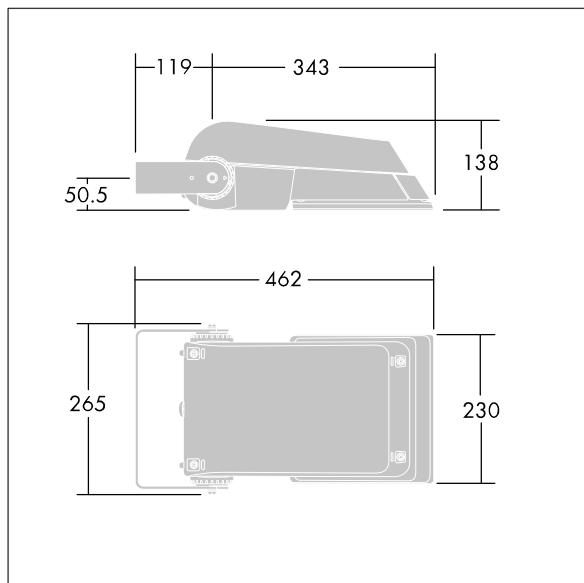

Areaflood Pro

96644780 AFP S 36L35-740 A4 HFX CL2 GY

ISO 9223 C5	IP66	IK08					T _a -25 +35
----------------	------	------	--	--	--	--	---------------------------

Areaflood Pro

A compact, lightweight, general purpose LED area floodlight. With small body, driving 36 LEDs at 350mA with asymmetrical 40° light distribution. IP66, IK08, Class II electrical. Body: die-cast aluminium (EN AC-44300), Light grey 150 sanded textured (close to RAL9006).. Enclosure: 4mm thick toughened glass. Reversible mounting stirrup supplied, Complete with 4000K LED.

Dimensions: 462 x 265 x 139 mm
 Luminaire input power: 39 W
 Luminaire luminous flux: 6379 lm
 Luminaire efficacy: 164 lm/W
 Weight: 6.3 kg
 Scx: 0.05 m²

TLG_AFLP_F_SMALLPDB.jpg

TLG_AFLP_M_SML.wmf

This product contains light sources of energy efficiency class E.