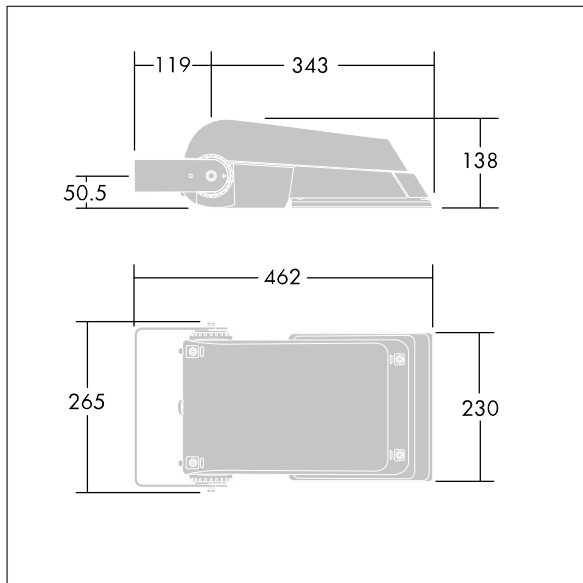

Areaflood Pro

96644781 AFP S 36L35-740 A5 HFX CL2 GY

ISO 9223 C5	IP66	IK08						T _a -25 +35
----------------	------	------	--	--	--	--	--	---------------------------

Areaflood Pro

A compact, lightweight, general purpose LED area floodlight. With small body, driving 36 LEDs at 350mA with asymmetrical 50° light distribution. IP66, IK08, Class II electrical. Body: die-cast aluminium (EN AC-44300), Light grey 150 sanded textured (close to RAL9006).. Enclosure: 4mm thick toughened glass. Reversible mounting stirrup supplied, Complete with 4000K LED.

Dimensions: 462 x 265 x 139 mm
 Luminaire input power: 39 W
 Luminaire luminous flux: 6207 lm
 Luminaire efficacy: 159 lm/W
 Weight: 6.23 kg
 Scx: 0.05 m²

TLG_AFLP_F_SMALLPDB.jpg

TLG_AFLP_M_SML.wmf

This product contains light sources of energy efficiency classes D, E.