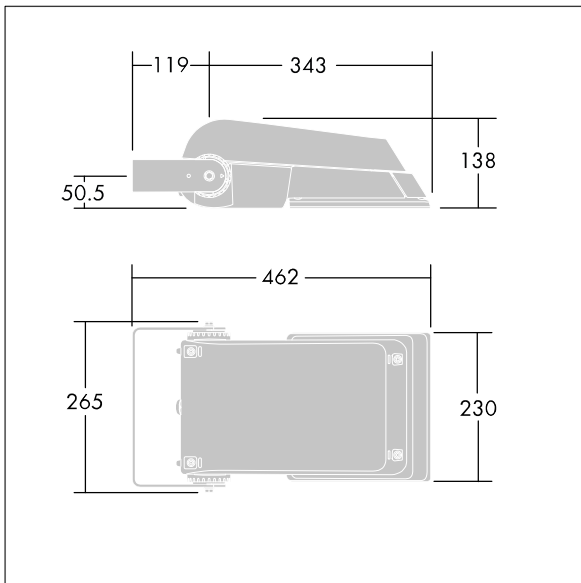

## Areaflood Pro

96644782 AFP S 36L35-740 A6 HFX CL2 GY

ISO 9223	IP66	IK08					T <sub>a</sub> -25 +35
C5							

### Areaflood Pro

A compact, lightweight, general purpose LED area floodlight. With small body, driving 36 LEDs at 350mA with asymmetrical 60° light distribution. IP66, IK08, Class II electrical. Body: die-cast aluminium (EN AC-44300), Light grey 150 sanded textured (close to RAL9006).. Enclosure: 4mm thick toughened glass. Reversible mounting stirrup supplied, Complete with 4000K LED.

Dimensions: 462 x 265 x 139 mm  
 Luminaire input power: 39 W  
 Luminaire luminous flux: 6287 lm  
 Luminaire efficacy: 161 lm/W  
 Weight: 6.23 kg  
 Scx: 0.05 m<sup>2</sup>

TLG\_AFLP\_F\_SMALLPDB.jpg