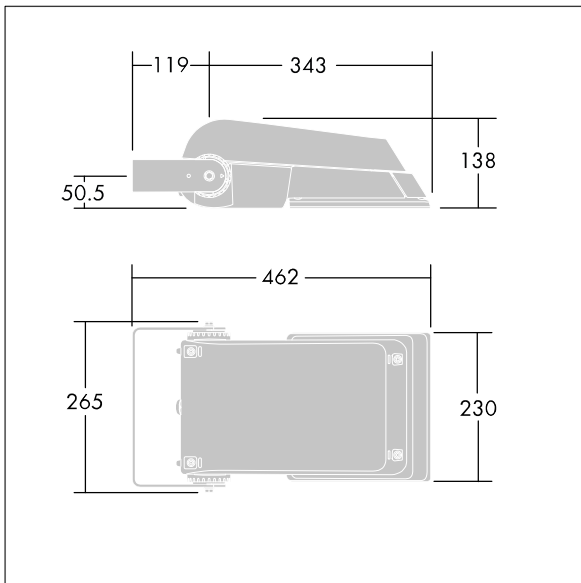

Areaflood Pro

96644786 AFP S 36L35-740 A5 HFX CL1 GY

ISO 9223 C5	IP66	IK08	⊕	⚠	⚙	⚙	⚙	T _a -25 +35
----------------	------	------	---	---	---	---	---	---------------------------

Areaflood Pro

A compact, lightweight, general purpose LED area floodlight. With small body, driving 36 LEDs at 350mA with asymmetrical 50° light distribution. IP66, IK08, Class I electrical. Body: die-cast aluminium (EN AC-44300), Light grey 150 sanded textured (close to RAL9006).. Enclosure: 4mm thick toughened glass. Reversible mounting stirrup supplied, Complete with 4000K LED.

Dimensions: 462 x 265 x 139 mm
 Luminaire input power: 39 W
 Luminaire luminous flux: 6207 lm
 Luminaire efficacy: 159 lm/W
 Weight: 6.2 kg
 Scx: 0.05 m²

TLG_AFLP_F_SMALLPDB.jpg

TLG_AFLP_M_SML.wmf

This product contains light sources of energy efficiency class E.