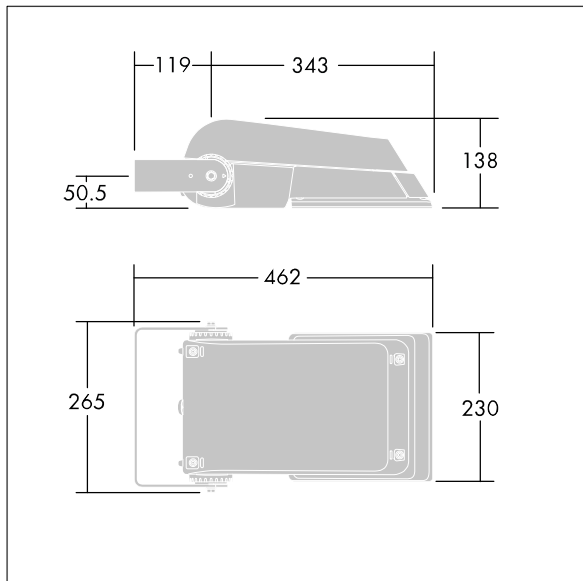

Areaflood Pro

96644789 AFP S 36L35-740 WR HFX CL1 GY

ISO 9223 C5	IP66	IK08					T _a -25 +35
----------------	------	------	--	--	--	--	---------------------------

Areaflood Pro

A compact, lightweight, general purpose LED area floodlight. With small body, driving 36 LEDs at 350mA with Wide Road light distribution. IP66, IK08, Class I electrical. Body: die-cast aluminium (EN AC-44300), Light grey 150 sanded textured (close to RAL9006).. Enclosure: 4mm thick toughened glass. Reversible mounting stirrup supplied, Complete with 4000K LED.

Dimensions: 462 x 265 x 139 mm
 Luminaire input power: 39 W
 Luminaire luminous flux: 6354 lm
 Luminaire efficacy: 163 lm/W
 Weight: 6.2 kg
 Scx: 0.05 m²

TLG_AFLP_F_SMALLPDB.jpg

TLG_AFLP_M_SML.wmf

This product contains light sources of energy efficiency class E.