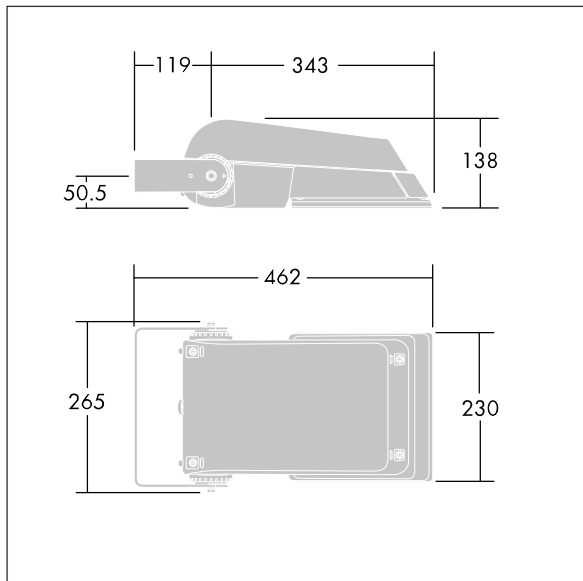

Areaflood Pro

96644789 AFP S 36L35-740 WR HFX CL1 GY

ISO 9223 C5	IP66	IK08						T _a -25 +35
----------------	------	------	--	--	--	--	--	---------------------------

Areaflood Pro

A compact, lightweight, general purpose LED area floodlight. With small body, driving 36 LEDs at 350mA with Wide Road light distribution. IP66, IK08, Class I electrical. Body: die-cast aluminium (EN AC-44300), Light grey 150 sanded textured (close to RAL9006).. Enclosure: 4mm thick toughened glass. Reversible mounting stirrup supplied, Complete with 4000K LED.

Dimensions: 462 x 265 x 139 mm
 Luminaire input power: 39 W
 Luminaire luminous flux: 6354 lm
 Luminaire efficacy: 163 lm/W
 Weight: 6.2 kg
 Scx: 0.05 m²

TLG_AFLP_F_SMALLPDB.jpg

TLG_AFLP_M_SML.wmf

This product contains light sources of energy efficiency class E.